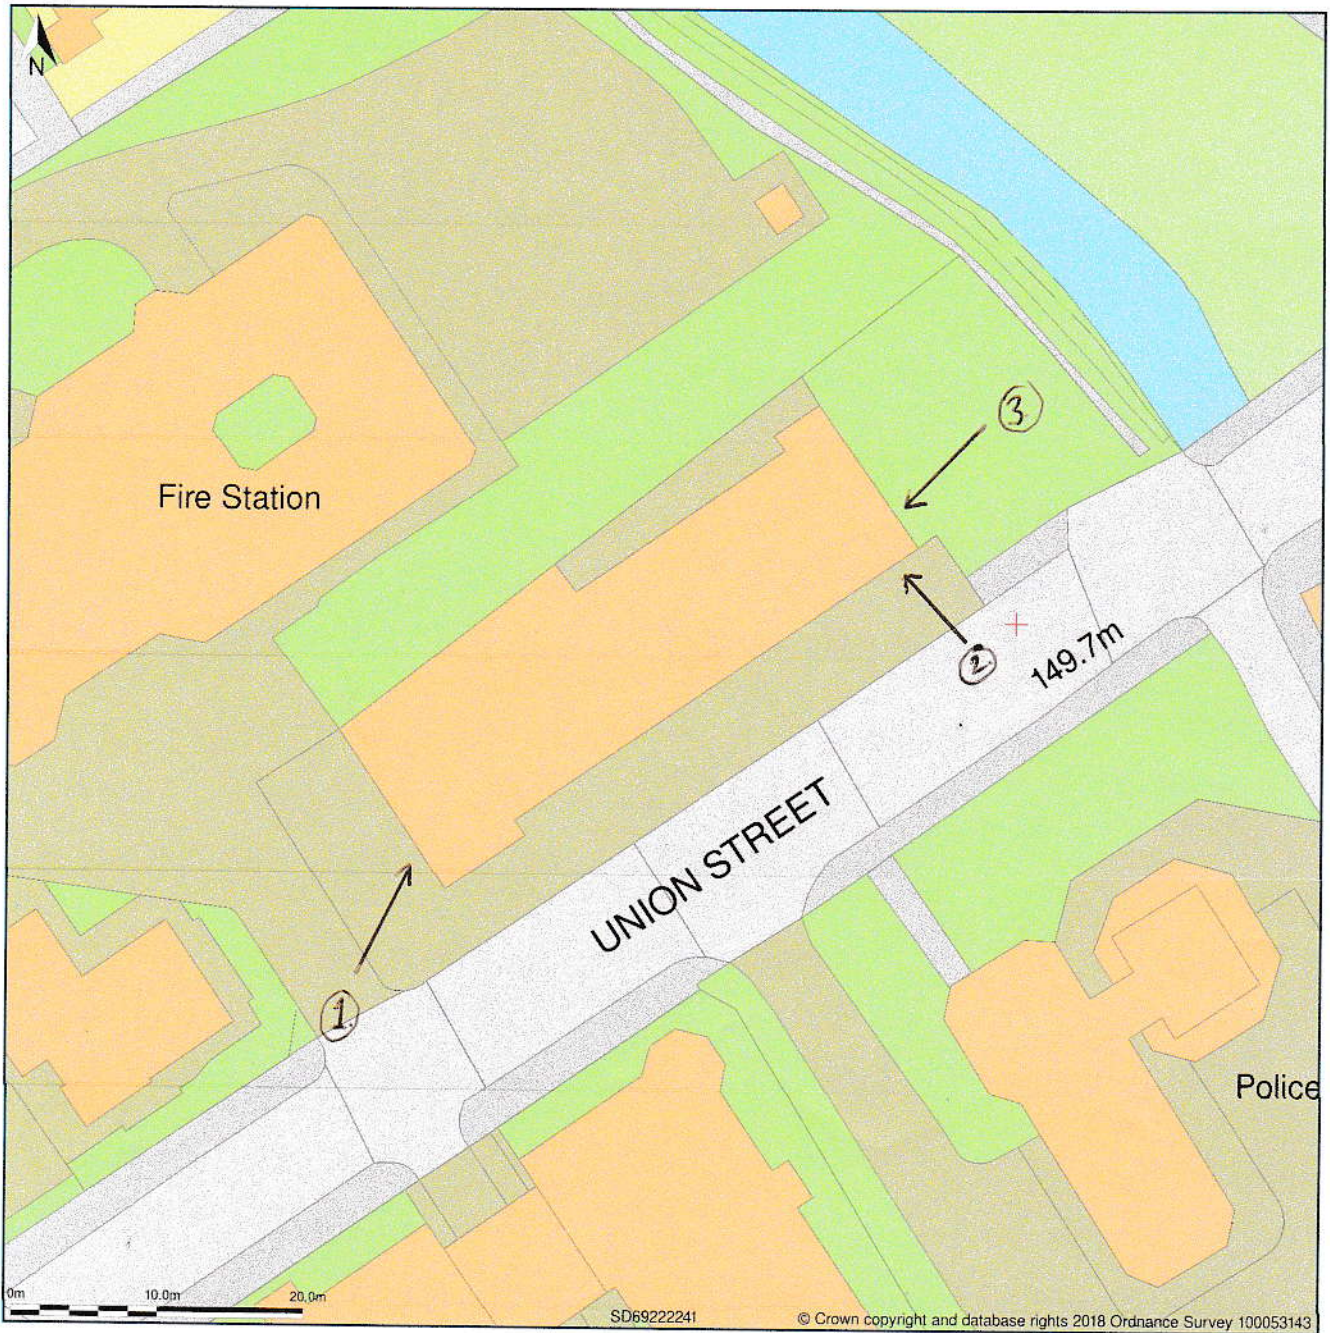

Darwenside Dental Practice, Union Street, Darwen, Blackburn With Darwen, BB3 0DA

Site Plan shows area bounded by: 369156.17, 422337.47, 369297.59, 422478.89 (at a scale of 1:1250), OSGridRef: SD69222240. The representation of a road, track or path is no evidence of a right of way. The representation of features as lines is no evidence of a property boundary.

Produced on 8th Feb 2018 from the Ordnance Survey National Geographic Database and incorporating surveyed revision available at this date. Reproduction in whole or part is prohibited without the prior permission of Ordnance Survey. © Crown copyright 2018. Supplied by www.buyaplan.co.uk a licensed Ordnance Survey partner (100053143). Unique plan reference: #00295086-17D000

Darwenside Dental Practice, Union Street, Darwen, Blackburn With Darwen, BB3 0DA

Block Plan shows area bounded by: 369177.54, 422367.19 369267.54, 422457.19 (at a scale of 1:500), OSGridRef: SD69222241. The representation of a road, track or path is no evidence of a right of way. The representation of features as lines is no evidence of a property boundary.