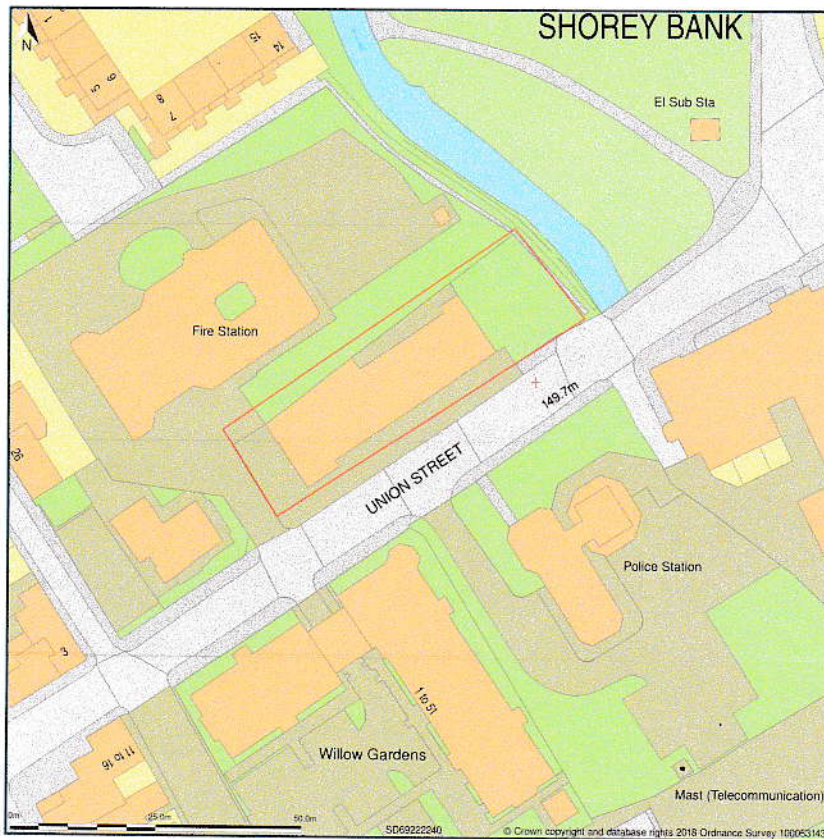

Darwenside Dental Practice, Union Street, Darwen, Blackburn With Darwen, BB3 0DA

Site Plan shows area bounded by: 369156.17, 422337.47, 369297.59, 422478.89 (at a scale of 1:1250), OSGridRef: SD69222240. The representation of a road, track or path is no evidence of a right of way. The representation of features as lines is no evidence of a property boundary.

Produced on 8th Feb 2018 from the Ordnance Survey National Geographic Database and incorporating surveyed revision available at this date. Reproduction in whole or part is prohibited without the prior permission of Ordnance Survey. © Crown copyright 2018. Supplied by www.buyaplan.co.uk a licensed Ordnance Survey partner (100053143). Unique plan reference: #00295086-17D000

Darwenside Dental Practice, Union Street, Darwen, Blackburn With Darwen, BB3 0DA

Block Plan shows area bounded by: 369177.54, 422367.19 369267.54, 422457.19 (at a scale of 1:500), OSGridRef: SD69222241. The representation of a road, track or path is no evidence of a right of way. The representation of features as lines is no evidence of a property boundary.